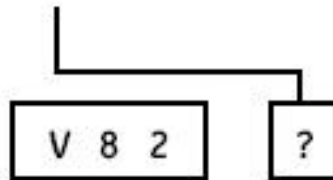

1.6 AQUAMATIC V82 SERIES - HIGH PRESSURE CAST BRASS VALVE MODEL NUMBER SELECTION

Pipe Size

B=3/4 inch
C=1 inch
E=1-1/2 inch
G=2 inch
H=2-1/2 inch
J=3 inch

Pipe Connections

Female Threaded
0=United States - NPT
1=British - BSP
2=Japanese - JIS

Valve Options

00=Normally Open
01=Normally Open, Spring Assist Open
02=Normally Open, Spring Assist Closed
10=Normally Open, Limit Stop
30=Normally Closed
32=Normally Closed, Spring Assist Closed
40=Normally Closed, Limit Stop